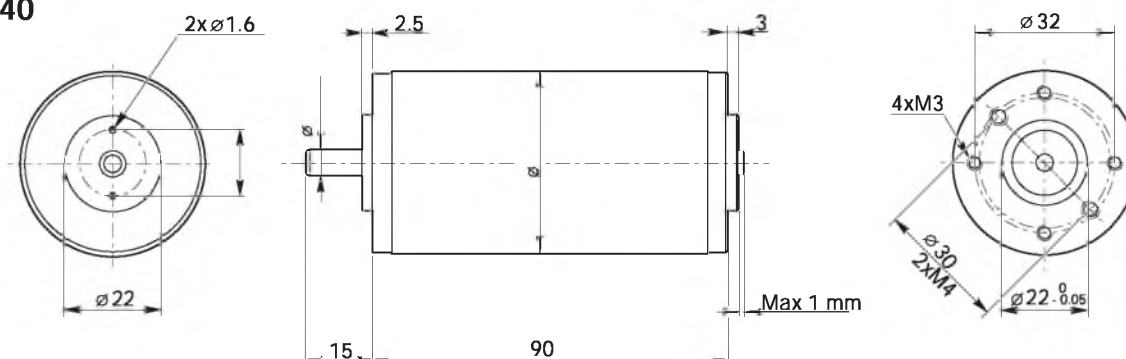

Construction	Tubular, without fan
Size	Ø 42 mm
Power	50 W S2 (30 W S1)
Magnets	2
Bearings	Ball bearing
Mounting holes	6
Power supply	Low voltage, 12 or 24 Vdc
Brushes	2 brushes made of graphite/copper composite
Electric cable	2 leads, Red and Black, 280 mm long
Options	EMC filter
	Encoder

Тип Type	S	Pn [W]	V [V]	I [A]	IC	FF	Mn [Nm]	n ₁ [min ⁻¹]	IP	Kg
EC030.240	S1	30	24	2	B	1	0.10	3500	20	0.53
EC030.24E	S2 6'	50		3.5			0.16			

Размеры

Dimensions

EC030.240

EC030.24E

EC030.240 - EC030.24E

Характеристики