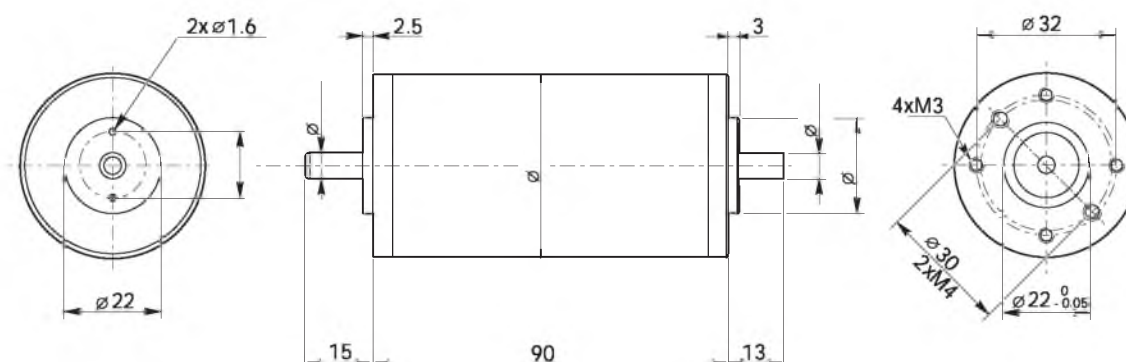

Construction	Tubular, without fan
Size	Ø 42 mm
Power	50 W S2 (30 W S1)
Magnets	2
Bearings	Ball bearing
Mounting holes	6
Power supply	Low voltage, 12 or 24 Vdc
Brushes	2 brushes made of graphite/copper composite
Electric cable	2 leads, Red and Black, 280 mm long
Options	EMC filter
	Encoder

Тип Type	S	Pn [W]	V [V]	I [A]	IC	FF	Mn [Nm]	n ₁ [min ⁻¹]	IP	Kg
EC030.240	S1	30	24	2	B	1	0.10	3500	20	0.53
EC030.24E	S2 6'	50		3.5			0.16			

Размеры

Dimensions

EC030.240

EC030.24E

EC030.240 - EC030.24E

Характеристики